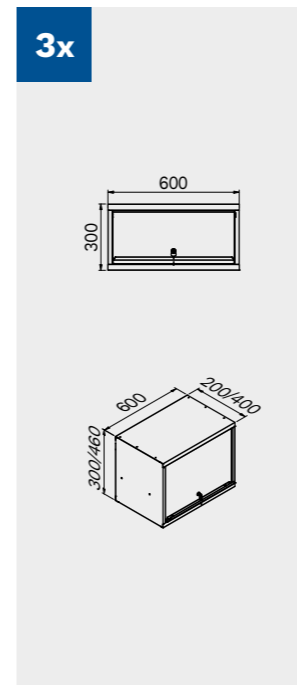

1x

2x

2x

Drawer sizes

DRAWER TYPE	DRAWER INTERNAL DIMENSIONS 600 mm
Drawer H.90	H83 - L535 - P490
Drawer H.150	H143 - L535 - P490
Drawer H.180	H173 - L535 - P490
Drawer H.210	H203 - L535 - P490

1x

Anti-scratchABS cover along the entire length of the module.

TUNE SERIES

180 CM

Drawer sizes

DRAWER TYPE	DRAWER INTERNAL DIMENSIONS 600 mm
Drawer H.90	H83 - L535 - P490
Drawer H.150	H143 - L535 - P490
Drawer H.180	H173 - L535 - P490
Drawer H.210	H203 - L535 - P490

Anti-scratchABS cover along the entire length of the module.

TUNE SERIES

180 CM

Drawer sizes

DRAWER TYPE	DRAWER INTERNAL DIMENSIONS 600 mm
Drawer H.90	H83 - L535 - P490
Drawer H.150	H143 - L535 - P490
Drawer H.180	H173 - L535 - P490
Drawer H.210	H203 - L535 - P490

TUNE SERIES

272 CM

Drawer sizes

DRAWER TYPE	DRAWER INTERNAL DIMENSIONS 600 mm
Drawer H.90	H83 - L535 - P490
Drawer H.150	H143 - L535 - P490
Drawer H.180	H173 - L535 - P490
Drawer H.210	H203 - L535 - P490