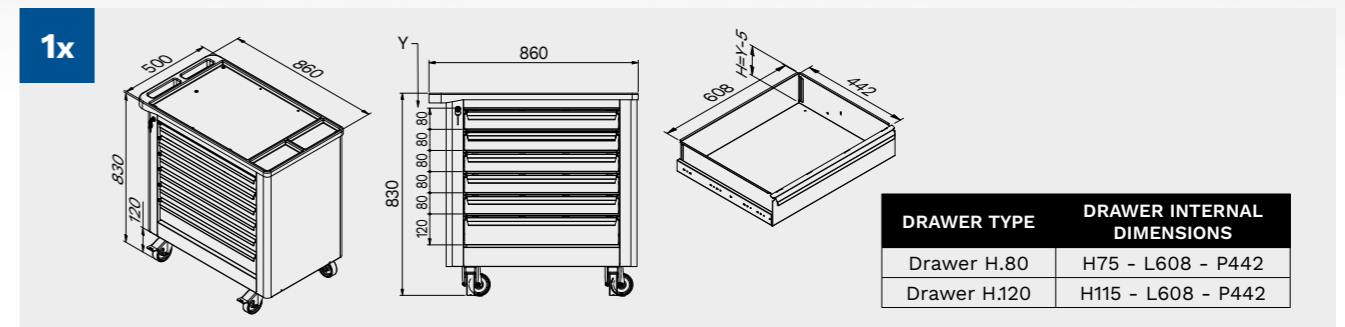

TUNE SERIES

180 CM

Drawer sizes

DRAWER TYPE	DRAWER INTERNAL DIMENSIONS 600 mm
Drawer H.90	H83 - L535 - P490
Drawer H.150	H143 - L535 - P490
Drawer H.180	H173 - L535 - P490
Drawer H.210	H203 - L535 - P490

Anti-scratchABS cover along the entire length of the module.

TUNE SERIES

180 CM

Drawer sizes

DRAWER TYPE	DRAWER INTERNAL DIMENSIONS 600 mm
Drawer H.90	H83 - L535 - P490
Drawer H.150	H143 - L535 - P490
Drawer H.180	H173 - L535 - P490
Drawer H.210	H203 - L535 - P490

TUNE SERIES

272 CM

Drawer sizes

DRAWER TYPE	DRAWER INTERNAL DIMENSIONS 600 mm
Drawer H.90	H83 - L535 - P490
Drawer H.150	H143 - L535 - P490
Drawer H.180	H173 - L535 - P490
Drawer H.210	H203 - L535 - P490