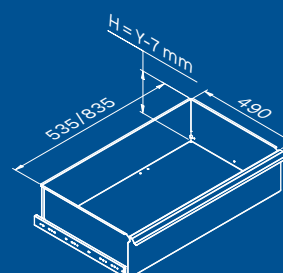

TUNE SERIES

120 CM
1x

1x

Drawer sizes

DRAWER TYPE	DRAWER INTERNAL DIMENSIONS 600 mm
Drawer H.90	H83 - L535 - P490
Drawer H.150	H143 - L535 - P490
Drawer H.180	H173 - L535 - P490
Drawer H.210	H203 - L535 - P490

Anti-scratchABS cover along the entire length of the module.

TUNE SERIES

180 CM
2x

1x

Drawer sizes

DRAWER TYPE	DRAWER INTERNAL DIMENSIONS 600 mm
Drawer H.90	H83 - L535 - P490
Drawer H.150	H143 - L535 - P490
Drawer H.180	H173 - L535 - P490
Drawer H.210	H203 - L535 - P490

Anti-scratchABS cover along the entire length of the module.

TUNE SERIES

210 CM

DRAWER TYPE	DRAWER INTERNAL DIMENSIONS
Drawer H.80	H75 - L608 - P442
Drawer H.120	H115 - L608 - P442

Drawer sizes

DRAWER TYPE	DRAWER INTERNAL DIMENSIONS 600 mm
Drawer H.90	H83 - L535 - P490
Drawer H.150	H143 - L535 - P490
Drawer H.180	H173 - L535 - P490
Drawer H.210	H203 - L535 - P490

TUNE SERIES

180 CM

Drawer sizes

DRAWER TYPE	DRAWER INTERNAL DIMENSIONS 600 mm
Drawer H.90	H83 - L535 - P490
Drawer H.150	H143 - L535 - P490
Drawer H.180	H173 - L535 - P490
Drawer H.210	H203 - L535 - P490