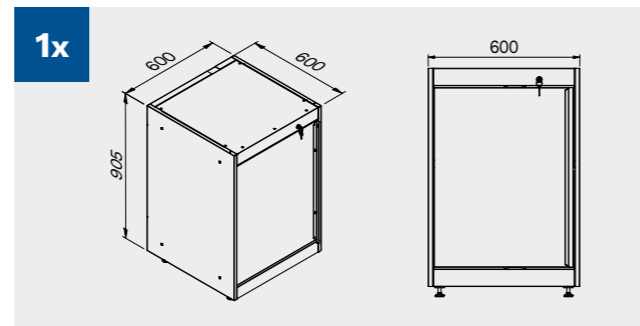

Anti-scratchABS cover along the entire length of the module.

TUNE SERIES

180 CM

Drawer sizes

DRAWER TYPE	DRAWER INTERNAL DIMENSIONS 600 mm
Drawer H.90	H83 - L535 - P490
Drawer H.150	H143 - L535 - P490
Drawer H.180	H173 - L535 - P490
Drawer H.210	H203 - L535 - P490

TUNE SERIES

272 CM

Drawer sizes

DRAWER TYPE	DRAWER INTERNAL DIMENSIONS 600 mm
Drawer H.90	H83 - L535 - P490
Drawer H.150	H143 - L535 - P490
Drawer H.180	H173 - L535 - P490
Drawer H.210	H203 - L535 - P490