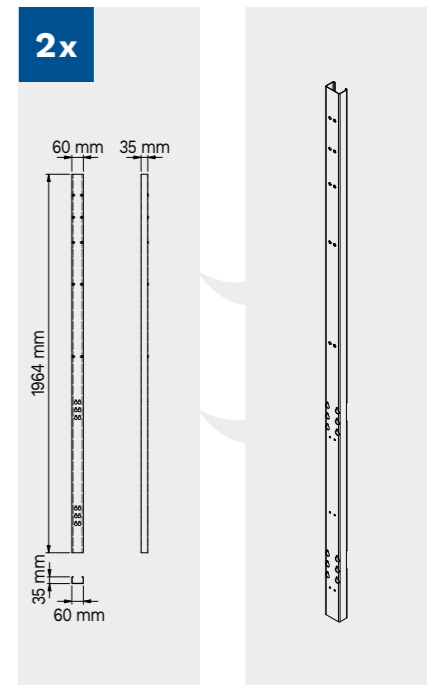

1x

2x

2x

Drawer sizes

DRAWER TYPE	DRAWER INTERNAL DIMENSIONS 600 mm
Drawer H.90	H83 - L535 - P490
Drawer H.150	H143 - L535 - P490
Drawer H.180	H173 - L535 - P490
Drawer H.210	H203 - L535 - P490

1x

Anti-scratchABS cover along the entire length of the module.

TUNE SERIES

180 CM

Drawer sizes

DRAWER TYPE	DRAWER INTERNAL DIMENSIONS 600 mm
Drawer H.90	H83 - L535 - P490
Drawer H.150	H143 - L535 - P490
Drawer H.180	H173 - L535 - P490
Drawer H.210	H203 - L535 - P490

Anti-scratchABS cover along the entire length of the module.

TUNE SERIES

180 CM

Drawer sizes

DRAWER TYPE	DRAWER INTERNAL DIMENSIONS 600 mm
Drawer H.90	H83 - L535 - P490
Drawer H.150	H143 - L535 - P490
Drawer H.180	H173 - L535 - P490
Drawer H.210	H203 - L535 - P490

TUNE SERIES

272 CM

Drawer sizes

DRAWER TYPE	DRAWER INTERNAL DIMENSIONS 600 mm
Drawer H.90	H83 - L535 - P490
Drawer H.150	H143 - L535 - P490
Drawer H.180	H173 - L535 - P490
Drawer H.210	H203 - L535 - P490