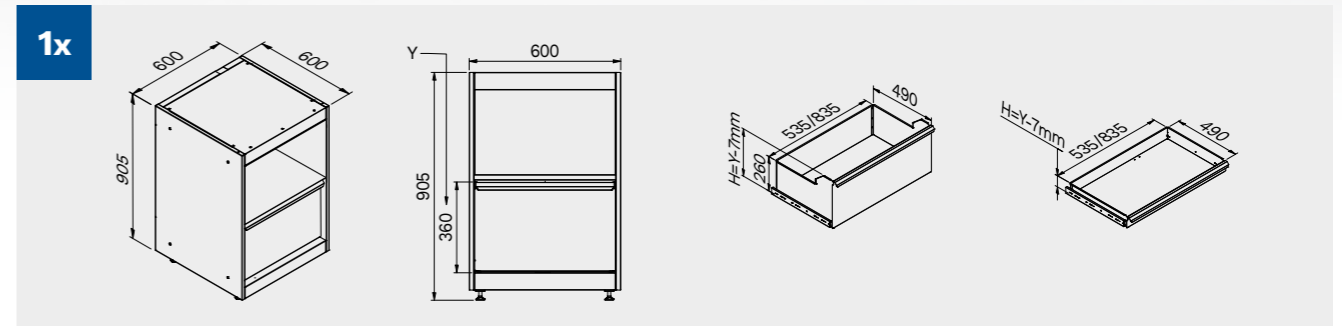

1x

2x

2x

Drawer sizes

DRAWER TYPE	DRAWER INTERNAL DIMENSIONS 600 mm
Drawer H.90	H83 - L535 - P490
Drawer H.150	H143 - L535 - P490
Drawer H.180	H173 - L535 - P490
Drawer H.210	H203 - L535 - P490

1x

Anti-scratchABS cover along the entire length of the module.

TUNE SERIES

180 CM

Drawer sizes

DRAWER TYPE	DRAWER INTERNAL DIMENSIONS 600 mm
Drawer H.90	H83 - L535 - P490
Drawer H.150	H143 - L535 - P490
Drawer H.180	H173 - L535 - P490
Drawer H.210	H203 - L535 - P490

Anti-scratchABS cover along the entire length of the module.

TUNE SERIES

180 CM

Drawer sizes

DRAWER TYPE	DRAWER INTERNAL DIMENSIONS 600 mm
Drawer H.90	H83 - L535 - P490
Drawer H.150	H143 - L535 - P490
Drawer H.180	H173 - L535 - P490
Drawer H.210	H203 - L535 - P490

TUNE SERIES

272 CM

Drawer sizes

DRAWER TYPE	DRAWER INTERNAL DIMENSIONS 600 mm
Drawer H.90	H83 - L535 - P490
Drawer H.150	H143 - L535 - P490
Drawer H.180	H173 - L535 - P490
Drawer H.210	H203 - L535 - P490