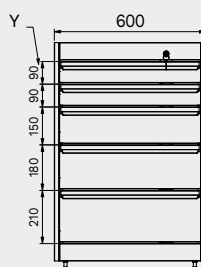

TUNE SERIES

120 CM
1x

1x

Drawer sizes

DRAWER TYPE	DRAWER INTERNAL DIMENSIONS 600 mm
Drawer H.90	H83 - L535 - P490
Drawer H.150	H143 - L535 - P490
Drawer H.180	H173 - L535 - P490
Drawer H.210	H203 - L535 - P490

Anti-scratchABS cover along the entire length of the module.

TUNE SERIES

180 CM
2x

1x

Drawer sizes

DRAWER TYPE	DRAWER INTERNAL DIMENSIONS 600 mm
Drawer H.90	H83 - L535 - P490
Drawer H.150	H143 - L535 - P490
Drawer H.180	H173 - L535 - P490
Drawer H.210	H203 - L535 - P490

Anti-scratchABS cover along the entire length of the module.

TUNE SERIES

210 CM

DRAWER TYPE	DRAWER INTERNAL DIMENSIONS
Drawer H.80	H75 - L608 - P442
Drawer H.120	H115 - L608 - P442

Drawer sizes

DRAWER TYPE	DRAWER INTERNAL DIMENSIONS 600 mm
Drawer H.90	H83 - L535 - P490
Drawer H.150	H143 - L535 - P490
Drawer H.180	H173 - L535 - P490
Drawer H.210	H203 - L535 - P490

TUNE SERIES

180 CM

Drawer sizes

DRAWER TYPE	DRAWER INTERNAL DIMENSIONS 600 mm
Drawer H.90	H83 - L535 - P490
Drawer H.150	H143 - L535 - P490
Drawer H.180	H173 - L535 - P490
Drawer H.210	H203 - L535 - P490