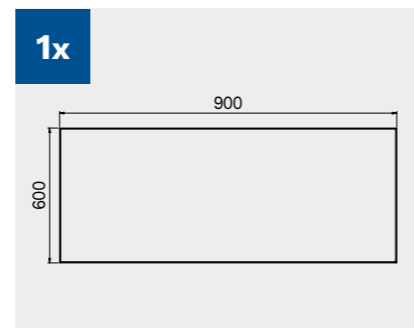

TUNE SERIES

180 CM

Drawer sizes

DRAWER TYPE	DRAWER INTERNAL DIMENSIONS 600 mm
Drawer H.90	H83 - L535 - P490
Drawer H.150	H143 - L535 - P490
Drawer H.180	H173 - L535 - P490
Drawer H.210	H203 - L535 - P490

Anti-scratchABS cover along the entire length of the module.

TUNE SERIES

180 CM

Drawer sizes

DRAWER TYPE	DRAWER INTERNAL DIMENSIONS 600 mm
Drawer H.90	H83 - L535 - P490
Drawer H.150	H143 - L535 - P490
Drawer H.180	H173 - L535 - P490
Drawer H.210	H203 - L535 - P490

TUNE SERIES

272 CM

Drawer sizes

DRAWER TYPE	DRAWER INTERNAL DIMENSIONS 600 mm
Drawer H.90	H83 - L535 - P490
Drawer H.150	H143 - L535 - P490
Drawer H.180	H173 - L535 - P490
Drawer H.210	H203 - L535 - P490