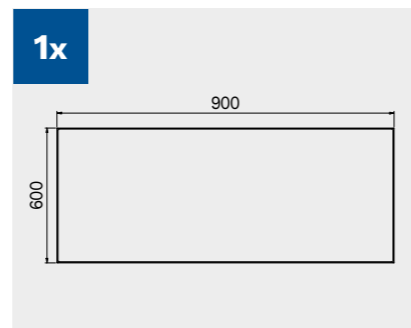

Anti-scratchABS cover along the entire length of the module.

TUNE SERIES

180 CM

Drawer sizes

DRAWER TYPE	DRAWER INTERNAL DIMENSIONS 600 mm
Drawer H.90	H83 - L535 - P490
Drawer H.150	H143 - L535 - P490
Drawer H.180	H173 - L535 - P490
Drawer H.210	H203 - L535 - P490

TUNE SERIES

272 CM

Drawer sizes

DRAWER TYPE	DRAWER INTERNAL DIMENSIONS 600 mm
Drawer H.90	H83 - L535 - P490
Drawer H.150	H143 - L535 - P490
Drawer H.180	H173 - L535 - P490
Drawer H.210	H203 - L535 - P490