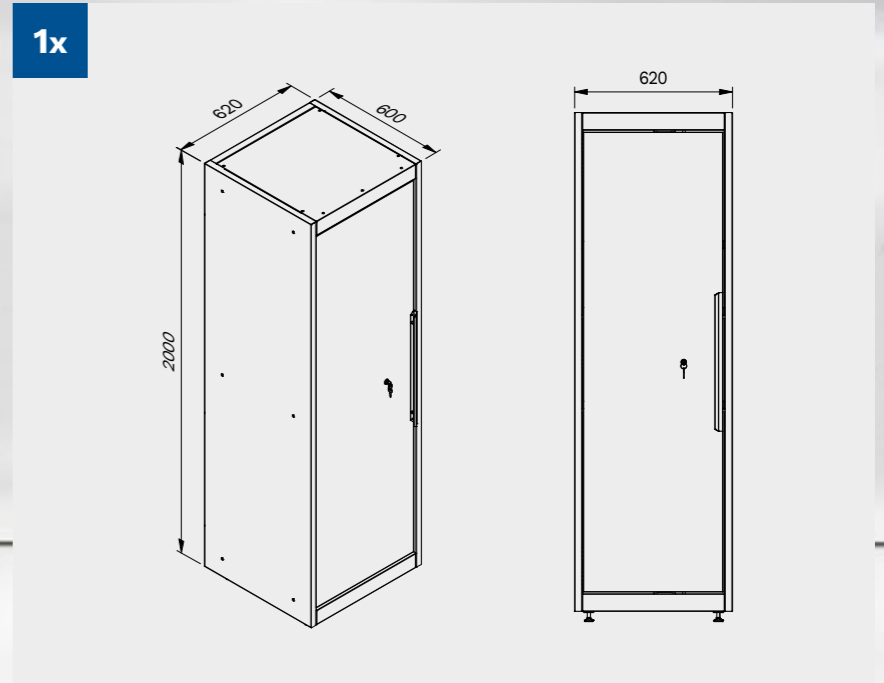

1x

2x

2x

Drawer sizes

DRAWER TYPE	DRAWER INTERNAL DIMENSIONS 600 mm
Drawer H.90	H83 - L535 - P490
Drawer H.150	H143 - L535 - P490
Drawer H.180	H173 - L535 - P490
Drawer H.210	H203 - L535 - P490

1x

Anti-scratchABS cover along the entire length of the module.

TUNE SERIES

180 CM

Drawer sizes

DRAWER TYPE	DRAWER INTERNAL DIMENSIONS 600 mm
Drawer H.90	H83 - L535 - P490
Drawer H.150	H143 - L535 - P490
Drawer H.180	H173 - L535 - P490
Drawer H.210	H203 - L535 - P490

Anti-scratchABS cover along the entire length of the module.

TUNE SERIES

180 CM

Drawer sizes

DRAWER TYPE	DRAWER INTERNAL DIMENSIONS 600 mm
Drawer H.90	H83 - L535 - P490
Drawer H.150	H143 - L535 - P490
Drawer H.180	H173 - L535 - P490
Drawer H.210	H203 - L535 - P490

TUNE SERIES

272 CM

Drawer sizes

DRAWER TYPE	DRAWER INTERNAL DIMENSIONS 600 mm
Drawer H.90	H83 - L535 - P490
Drawer H.150	H143 - L535 - P490
Drawer H.180	H173 - L535 - P490
Drawer H.210	H203 - L535 - P490