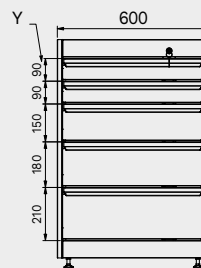

TUNE SERIES

120 CM
1x

1x

Drawer sizes

DRAWER TYPE	DRAWER INTERNAL DIMENSIONS 600 mm
Drawer H.90	H83 - L535 - P490
Drawer H.150	H143 - L535 - P490
Drawer H.180	H173 - L535 - P490
Drawer H.210	H203 - L535 - P490

Anti-scratchABS cover along the entire length of the module.

TUNE SERIES

180 CM
2x

1x

Drawer sizes

DRAWER TYPE	DRAWER INTERNAL DIMENSIONS 600 mm
Drawer H.90	H83 - L535 - P490
Drawer H.150	H143 - L535 - P490
Drawer H.180	H173 - L535 - P490
Drawer H.210	H203 - L535 - P490

Anti-scratchABS cover along the entire length of the module.

TUNE SERIES

210 CM

DRAWER TYPE	DRAWER INTERNAL DIMENSIONS
Drawer H.80	H75 - L608 - P442
Drawer H.120	H115 - L608 - P442

Drawer sizes

DRAWER TYPE	DRAWER INTERNAL DIMENSIONS 600 mm
Drawer H.90	H83 - L535 - P490
Drawer H.150	H143 - L535 - P490
Drawer H.180	H173 - L535 - P490
Drawer H.210	H203 - L535 - P490

TUNE SERIES

180 CM

Drawer sizes

DRAWER TYPE	DRAWER INTERNAL DIMENSIONS 600 mm
Drawer H.90	H83 - L535 - P490
Drawer H.150	H143 - L535 - P490
Drawer H.180	H173 - L535 - P490
Drawer H.210	H203 - L535 - P490