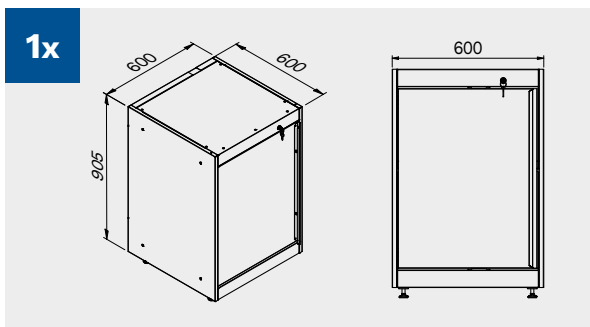

TUNE SERIES

120 CM
1x

1x

Drawer sizes

DRAWER TYPE	DRAWER INTERNAL DIMENSIONS 600 mm
Drawer H.90	H83 - L535 - P490
Drawer H.150	H143 - L535 - P490
Drawer H.180	H173 - L535 - P490
Drawer H.210	H203 - L535 - P490

Anti-scratchABS cover along the entire length of the module.

TUNE SERIES

180 CM
2x

1x

Drawer sizes

DRAWER TYPE	DRAWER INTERNAL DIMENSIONS 600 mm
Drawer H.90	H83 - L535 - P490
Drawer H.150	H143 - L535 - P490
Drawer H.180	H173 - L535 - P490
Drawer H.210	H203 - L535 - P490

Anti-scratchABS cover along the entire length of the module.

TUNE SERIES

210 CM

DRAWER TYPE	DRAWER INTERNAL DIMENSIONS
Drawer H.80	H75 - L608 - P442
Drawer H.120	H115 - L608 - P442

Drawer sizes

DRAWER TYPE	DRAWER INTERNAL DIMENSIONS 600 mm
Drawer H.90	H83 - L535 - P490
Drawer H.150	H143 - L535 - P490
Drawer H.180	H173 - L535 - P490
Drawer H.210	H203 - L535 - P490

TUNE SERIES

180 CM

Drawer sizes

DRAWER TYPE	DRAWER INTERNAL DIMENSIONS 600 mm
Drawer H.90	H83 - L535 - P490
Drawer H.150	H143 - L535 - P490
Drawer H.180	H173 - L535 - P490
Drawer H.210	H203 - L535 - P490