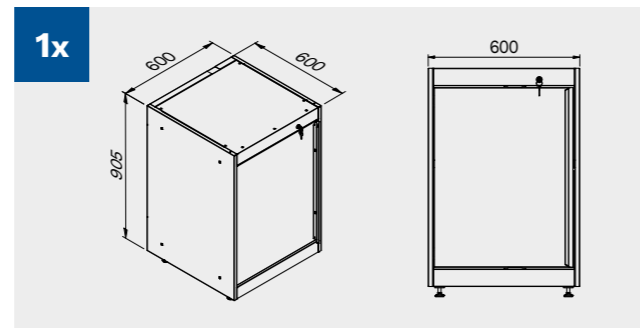

1x

2x

2x

Drawer sizes

DRAWER TYPE	DRAWER INTERNAL DIMENSIONS 600 mm
Drawer H.90	H83 - L535 - P490
Drawer H.150	H143 - L535 - P490
Drawer H.180	H173 - L535 - P490
Drawer H.210	H203 - L535 - P490

1x

Anti-scratchABS cover along the entire length of the module.

TUNE SERIES

180 CM

Drawer sizes

DRAWER TYPE	DRAWER INTERNAL DIMENSIONS 600 mm
Drawer H.90	H83 - L535 - P490
Drawer H.150	H143 - L535 - P490
Drawer H.180	H173 - L535 - P490
Drawer H.210	H203 - L535 - P490

Anti-scratchABS cover along the entire length of the module.

TUNE SERIES

180 CM

Drawer sizes

DRAWER TYPE	DRAWER INTERNAL DIMENSIONS 600 mm
Drawer H.90	H83 - L535 - P490
Drawer H.150	H143 - L535 - P490
Drawer H.180	H173 - L535 - P490
Drawer H.210	H203 - L535 - P490

TUNE SERIES

272 CM

Drawer sizes

DRAWER TYPE	DRAWER INTERNAL DIMENSIONS 600 mm
Drawer H.90	H83 - L535 - P490
Drawer H.150	H143 - L535 - P490
Drawer H.180	H173 - L535 - P490
Drawer H.210	H203 - L535 - P490