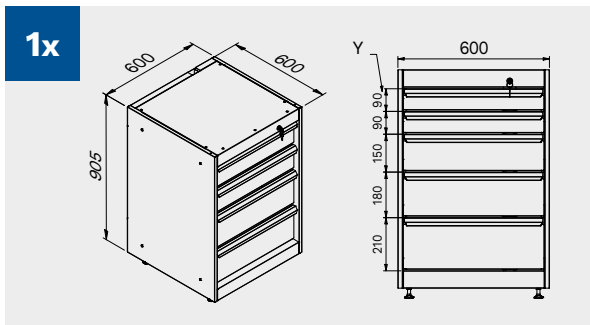

Anti-scratchABS cover along the entire length of the module.

TUNE SERIES

180 CM
2x

1x

Drawer sizes

DRAWER TYPE	DRAWER INTERNAL DIMENSIONS 600 mm
Drawer H.90	H83 - L535 - P490
Drawer H.150	H143 - L535 - P490
Drawer H.180	H173 - L535 - P490
Drawer H.210	H203 - L535 - P490

Anti-scratchABS cover along the entire length of the module.

TUNE SERIES

210 CM

DRAWER TYPE	DRAWER INTERNAL DIMENSIONS
Drawer H.80	H75 - L608 - P442
Drawer H.120	H115 - L608 - P442

Drawer sizes

DRAWER TYPE	DRAWER INTERNAL DIMENSIONS 600 mm
Drawer H.90	H83 - L535 - P490
Drawer H.150	H143 - L535 - P490
Drawer H.180	H173 - L535 - P490
Drawer H.210	H203 - L535 - P490

1x

2x

2x

Drawer sizes

DRAWER TYPE	DRAWER INTERNAL DIMENSIONS 600 mm
Drawer H.90	H83 - L535 - P490
Drawer H.150	H143 - L535 - P490
Drawer H.180	H173 - L535 - P490
Drawer H.210	H203 - L535 - P490

1x

Anti-scratchABS cover along the entire length of the module.

TUNE SERIES

180 CM

Drawer sizes

DRAWER TYPE	DRAWER INTERNAL DIMENSIONS 600 mm
Drawer H.90	H83 - L535 - P490
Drawer H.150	H143 - L535 - P490
Drawer H.180	H173 - L535 - P490
Drawer H.210	H203 - L535 - P490