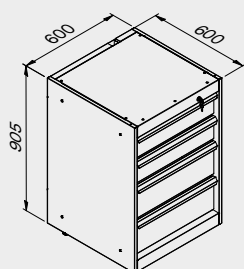

TUNE SERIES

120 CM
1x

1x

Drawer sizes

DRAWER TYPE	DRAWER INTERNAL DIMENSIONS 600 mm
Drawer H.90	H83 - L535 - P490
Drawer H.150	H143 - L535 - P490
Drawer H.180	H173 - L535 - P490
Drawer H.210	H203 - L535 - P490

Anti-scratchABS cover along the entire length of the module.

TUNE SERIES

180 CM
2x

1x

Drawer sizes

DRAWER TYPE	DRAWER INTERNAL DIMENSIONS 600 mm
Drawer H.90	H83 - L535 - P490
Drawer H.150	H143 - L535 - P490
Drawer H.180	H173 - L535 - P490
Drawer H.210	H203 - L535 - P490

Anti-scratchABS cover along the entire length of the module.

TUNE SERIES

210 CM

DRAWER TYPE	DRAWER INTERNAL DIMENSIONS
Drawer H.80	H75 - L608 - P442
Drawer H.120	H115 - L608 - P442

Drawer sizes

DRAWER TYPE	DRAWER INTERNAL DIMENSIONS 600 mm
Drawer H.90	H83 - L535 - P490
Drawer H.150	H143 - L535 - P490
Drawer H.180	H173 - L535 - P490
Drawer H.210	H203 - L535 - P490

TUNE SERIES

180 CM

Drawer sizes

DRAWER TYPE	DRAWER INTERNAL DIMENSIONS 600 mm
Drawer H.90	H83 - L535 - P490
Drawer H.150	H143 - L535 - P490
Drawer H.180	H173 - L535 - P490
Drawer H.210	H203 - L535 - P490