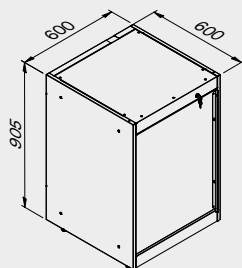

TUNE SERIES

120 CM
1x

1x

Drawer sizes

DRAWER TYPE	DRAWER INTERNAL DIMENSIONS 600 mm
Drawer H.90	H83 - L535 - P490
Drawer H.150	H143 - L535 - P490
Drawer H.180	H173 - L535 - P490
Drawer H.210	H203 - L535 - P490

Anti-scratchABS cover along the entire length of the module.

TUNE SERIES

180 CM
2x

1x

Drawer sizes

DRAWER TYPE	DRAWER INTERNAL DIMENSIONS 600 mm
Drawer H.90	H83 - L535 - P490
Drawer H.150	H143 - L535 - P490
Drawer H.180	H173 - L535 - P490
Drawer H.210	H203 - L535 - P490

Anti-scratchABS cover along the entire length of the module.

TUNE SERIES

210 CM

DRAWER TYPE	DRAWER INTERNAL DIMENSIONS
Drawer H.80	H75 - L608 - P442
Drawer H.120	H115 - L608 - P442

Drawer sizes

DRAWER TYPE	DRAWER INTERNAL DIMENSIONS 600 mm
Drawer H.90	H83 - L535 - P490
Drawer H.150	H143 - L535 - P490
Drawer H.180	H173 - L535 - P490
Drawer H.210	H203 - L535 - P490

TUNE SERIES

180 CM

Drawer sizes

DRAWER TYPE	DRAWER INTERNAL DIMENSIONS 600 mm
Drawer H.90	H83 - L535 - P490
Drawer H.150	H143 - L535 - P490
Drawer H.180	H173 - L535 - P490
Drawer H.210	H203 - L535 - P490