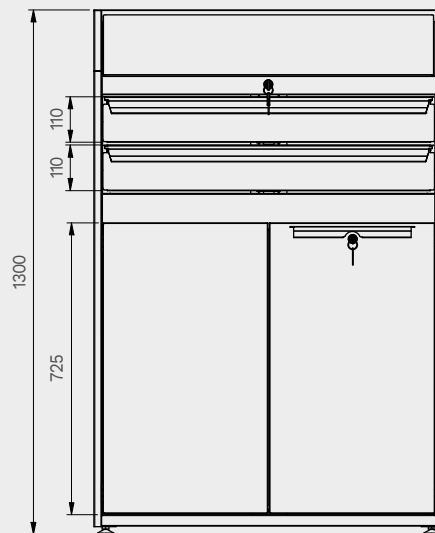

TUNE SERIES

180 CM

Drawer sizes

DRAWER TYPE	DRAWER INTERNAL DIMENSIONS 600 mm
Drawer H.90	H83 - L535 - P490
Drawer H.150	H143 - L535 - P490
Drawer H.180	H173 - L535 - P490
Drawer H.210	H203 - L535 - P490

Anti-scratchABS cover along the entire length of the module.

TUNE SERIES

180 CM

Drawer sizes

DRAWER TYPE	DRAWER INTERNAL DIMENSIONS 600 mm
Drawer H.90	H83 - L535 - P490
Drawer H.150	H143 - L535 - P490
Drawer H.180	H173 - L535 - P490
Drawer H.210	H203 - L535 - P490

TUNE SERIES

272 CM

Drawer sizes

DRAWER TYPE	DRAWER INTERNAL DIMENSIONS 600 mm
Drawer H.90	H83 - L535 - P490
Drawer H.150	H143 - L535 - P490
Drawer H.180	H173 - L535 - P490
Drawer H.210	H203 - L535 - P490

TUNE SERIES

MAX. LOAD CAPACITY
30 KG PER DRAWER
(uniformly distributed on the surface)

TUNE SERIES

MAX. LOAD CAPACITY
15 KG PER DRAWER

Anti-scratchABS cover along the entire length of the module.