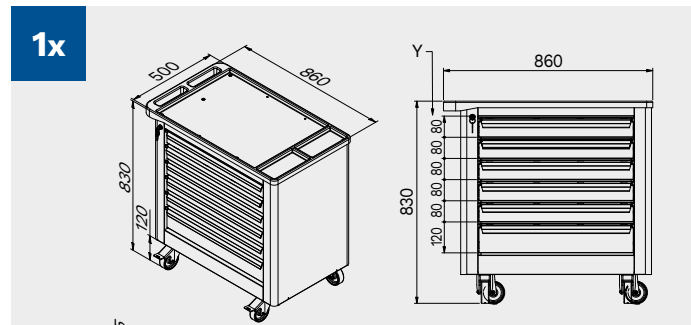

Anti-scratchABS cover along the entire length of the module.

TUNE SERIES

180 CM
2x

1x

Drawer sizes

DRAWER TYPE	DRAWER INTERNAL DIMENSIONS 600 mm
Drawer H.90	H83 - L535 - P490
Drawer H.150	H143 - L535 - P490
Drawer H.180	H173 - L535 - P490
Drawer H.210	H203 - L535 - P490

Anti-scratchABS cover along the entire length of the module.

TUNE SERIES

210 CM

DRAWER TYPE	DRAWER INTERNAL DIMENSIONS
Drawer H.80	H75 - L608 - P442
Drawer H.120	H115 - L608 - P442

Drawer sizes

DRAWER TYPE	DRAWER INTERNAL DIMENSIONS 600 mm
Drawer H.90	H83 - L535 - P490
Drawer H.150	H143 - L535 - P490
Drawer H.180	H173 - L535 - P490
Drawer H.210	H203 - L535 - P490

TUNE SERIES

180 CM

Drawer sizes

DRAWER TYPE	DRAWER INTERNAL DIMENSIONS 600 mm
Drawer H.90	H83 - L535 - P490
Drawer H.150	H143 - L535 - P490
Drawer H.180	H173 - L535 - P490
Drawer H.210	H203 - L535 - P490