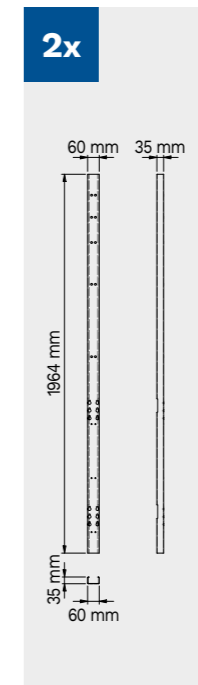

1x

2x

2x

Drawer sizes

DRAWER TYPE	DRAWER INTERNAL DIMENSIONS 600 mm
Drawer H.90	H83 - L535 - P490
Drawer H.150	H143 - L535 - P490
Drawer H.180	H173 - L535 - P490
Drawer H.210	H203 - L535 - P490

1x

Anti-scratchABS cover along the entire length of the module.

TUNE SERIES

180 CM

Drawer sizes

DRAWER TYPE	DRAWER INTERNAL DIMENSIONS 600 mm
Drawer H.90	H83 - L535 - P490
Drawer H.150	H143 - L535 - P490
Drawer H.180	H173 - L535 - P490
Drawer H.210	H203 - L535 - P490

Anti-scratchABS cover along the entire length of the module.

TUNE SERIES

180 CM

Drawer sizes

DRAWER TYPE	DRAWER INTERNAL DIMENSIONS 600 mm
Drawer H.90	H83 - L535 - P490
Drawer H.150	H143 - L535 - P490
Drawer H.180	H173 - L535 - P490
Drawer H.210	H203 - L535 - P490

TUNE SERIES

272 CM

Drawer sizes

DRAWER TYPE	DRAWER INTERNAL DIMENSIONS 600 mm
Drawer H.90	H83 - L535 - P490
Drawer H.150	H143 - L535 - P490
Drawer H.180	H173 - L535 - P490
Drawer H.210	H203 - L535 - P490