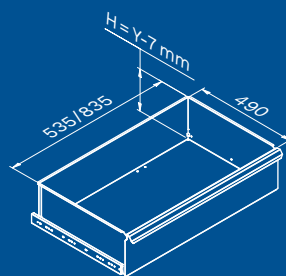

1x

2x

2x

Drawer sizes

DRAWER TYPE	DRAWER INTERNAL DIMENSIONS 600 mm
Drawer H.90	H83 - L535 - P490
Drawer H.150	H143 - L535 - P490
Drawer H.180	H173 - L535 - P490
Drawer H.210	H203 - L535 - P490

1x

Anti-scratchABS cover along the entire length of the module.

TUNE SERIES

180 CM

Drawer sizes

DRAWER TYPE	DRAWER INTERNAL DIMENSIONS 600 mm
Drawer H.90	H83 - L535 - P490
Drawer H.150	H143 - L535 - P490
Drawer H.180	H173 - L535 - P490
Drawer H.210	H203 - L535 - P490

Anti-scratchABS cover along the entire length of the module.

TUNE SERIES

180 CM

Drawer sizes

DRAWER TYPE	DRAWER INTERNAL DIMENSIONS 600 mm
Drawer H.90	H83 - L535 - P490
Drawer H.150	H143 - L535 - P490
Drawer H.180	H173 - L535 - P490
Drawer H.210	H203 - L535 - P490

TUNE SERIES

272 CM

Drawer sizes

DRAWER TYPE	DRAWER INTERNAL DIMENSIONS 600 mm
Drawer H.90	H83 - L535 - P490
Drawer H.150	H143 - L535 - P490
Drawer H.180	H173 - L535 - P490
Drawer H.210	H203 - L535 - P490