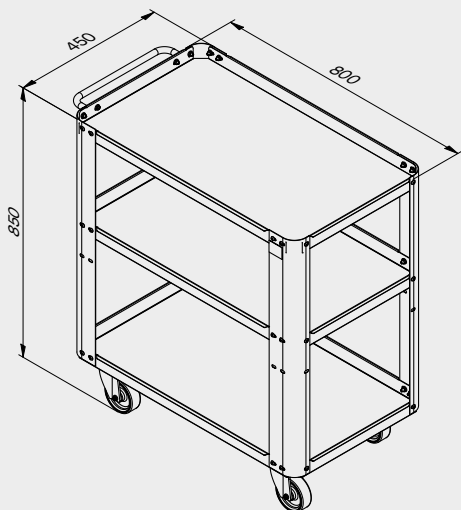

TUNE SERIES

MAX. LOAD CAPACITY
30 KG PER DRAWER
(uniformly distributed on the surface)