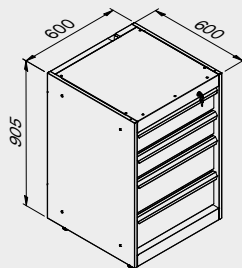

TUNE SERIES

120 CM
1x

1x

Drawer sizes

DRAWER TYPE	DRAWER INTERNAL DIMENSIONS 600 mm
Drawer H.90	H83 - L535 - P490
Drawer H.150	H143 - L535 - P490
Drawer H.180	H173 - L535 - P490
Drawer H.210	H203 - L535 - P490

Anti-scratchABS cover along the entire length of the module.

TUNE SERIES

180 CM
2x

1x

Drawer sizes

DRAWER TYPE	DRAWER INTERNAL DIMENSIONS 600 mm
Drawer H.90	H83 - L535 - P490
Drawer H.150	H143 - L535 - P490
Drawer H.180	H173 - L535 - P490
Drawer H.210	H203 - L535 - P490

Anti-scratchABS cover along the entire length of the module.

TUNE SERIES

210 CM

DRAWER TYPE	DRAWER INTERNAL DIMENSIONS
Drawer H.80	H75 - L608 - P442
Drawer H.120	H115 - L608 - P442

Drawer sizes

DRAWER TYPE	DRAWER INTERNAL DIMENSIONS 600 mm
Drawer H.90	H83 - L535 - P490
Drawer H.150	H143 - L535 - P490
Drawer H.180	H173 - L535 - P490
Drawer H.210	H203 - L535 - P490

TUNE SERIES

180 CM

Drawer sizes

DRAWER TYPE	DRAWER INTERNAL DIMENSIONS 600 mm
Drawer H.90	H83 - L535 - P490
Drawer H.150	H143 - L535 - P490
Drawer H.180	H173 - L535 - P490
Drawer H.210	H203 - L535 - P490