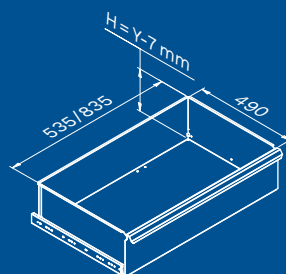

Anti-scratchABS cover along the entire length of the module.

TUNE SERIES

210 CM

DRAWER TYPE	DRAWER INTERNAL DIMENSIONS
Drawer H.80	H75 - L608 - P442
Drawer H.120	H115 - L608 - P442

Drawer sizes

DRAWER TYPE	DRAWER INTERNAL DIMENSIONS 600 mm
Drawer H.90	H83 - L535 - P490
Drawer H.150	H143 - L535 - P490
Drawer H.180	H173 - L535 - P490
Drawer H.210	H203 - L535 - P490

Anti-scratchABS cover along the entire length of the module.

TUNE SERIES

210 CM

1x

DRAWER TYPE	DRAWER INTERNAL DIMENSIONS
Drawer H.80	H75 - L608 - P442
Drawer H.120	H115 - L608 - P442

1x

1x

2x

1x

2x

2x

Drawer sizes

DRAWER TYPE	DRAWER INTERNAL DIMENSIONS 600 mm
Drawer H.90	H83 - L535 - P490
Drawer H.150	H143 - L535 - P490
Drawer H.180	H173 - L535 - P490
Drawer H.210	H203 - L535 - P490

1x

Anti-scratchABS cover along the entire length of the module.

TUNE SERIES

180 CM

Drawer sizes

DRAWER TYPE	DRAWER INTERNAL DIMENSIONS 600 mm
Drawer H.90	H83 - L535 - P490
Drawer H.150	H143 - L535 - P490
Drawer H.180	H173 - L535 - P490
Drawer H.210	H203 - L535 - P490