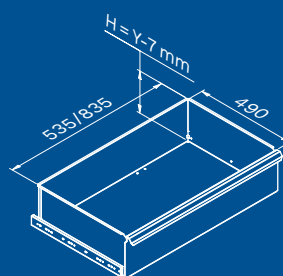

TUNE SERIES

120 CM
1x

1x

Drawer sizes

DRAWER TYPE	DRAWER INTERNAL DIMENSIONS 600 mm
Drawer H.90	H83 - L535 - P490
Drawer H.150	H143 - L535 - P490
Drawer H.180	H173 - L535 - P490
Drawer H.210	H203 - L535 - P490

Anti-scratchABS cover along the entire length of the module.

TUNE SERIES

180 CM
2x

1x

Drawer sizes

DRAWER TYPE	DRAWER INTERNAL DIMENSIONS 600 mm
Drawer H.90	H83 - L535 - P490
Drawer H.150	H143 - L535 - P490
Drawer H.180	H173 - L535 - P490
Drawer H.210	H203 - L535 - P490

Anti-scratchABS cover along the entire length of the module.

TUNE SERIES

210 CM

DRAWER TYPE	DRAWER INTERNAL DIMENSIONS
Drawer H.80	H75 - L608 - P442
Drawer H.120	H115 - L608 - P442

Drawer sizes

DRAWER TYPE	DRAWER INTERNAL DIMENSIONS 600 mm
Drawer H.90	H83 - L535 - P490
Drawer H.150	H143 - L535 - P490
Drawer H.180	H173 - L535 - P490
Drawer H.210	H203 - L535 - P490

TUNE SERIES

180 CM

Drawer sizes

DRAWER TYPE	DRAWER INTERNAL DIMENSIONS 600 mm
Drawer H.90	H83 - L535 - P490
Drawer H.150	H143 - L535 - P490
Drawer H.180	H173 - L535 - P490
Drawer H.210	H203 - L535 - P490