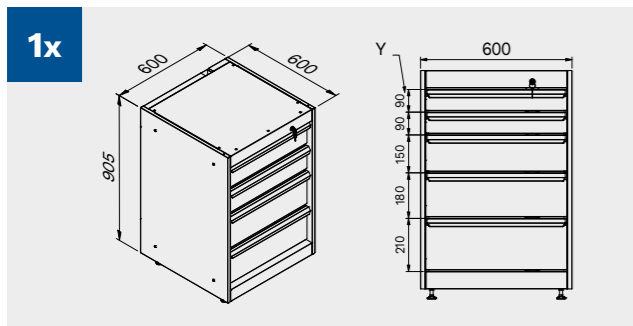

Anti-scratchABS cover along the entire length of the module.

TUNE SERIES

180 CM

Drawer sizes

DRAWER TYPE	DRAWER INTERNAL DIMENSIONS 600 mm
Drawer H.90	H83 - L535 - P490
Drawer H.150	H143 - L535 - P490
Drawer H.180	H173 - L535 - P490
Drawer H.210	H203 - L535 - P490

TUNE SERIES

272 CM

Drawer sizes

DRAWER TYPE	DRAWER INTERNAL DIMENSIONS 600 mm
Drawer H.90	H83 - L535 - P490
Drawer H.150	H143 - L535 - P490
Drawer H.180	H173 - L535 - P490
Drawer H.210	H203 - L535 - P490