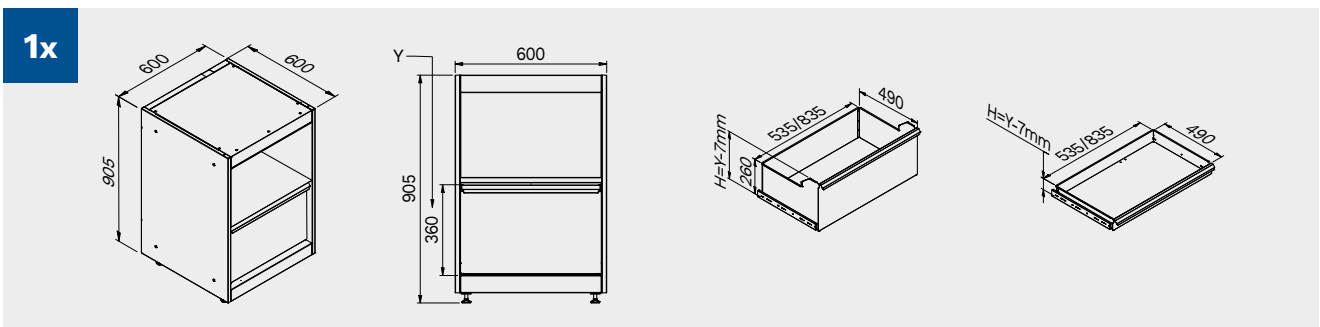

1x

2x

2x

Drawer sizes

DRAWER TYPE	DRAWER INTERNAL DIMENSIONS 600 mm
Drawer H.90	H83 - L535 - P490
Drawer H.150	H143 - L535 - P490
Drawer H.180	H173 - L535 - P490
Drawer H.210	H203 - L535 - P490

1x

Anti-scratchABS cover along the entire length of the module.

TUNE SERIES

180 CM

Drawer sizes

DRAWER TYPE	DRAWER INTERNAL DIMENSIONS 600 mm
Drawer H.90	H83 - L535 - P490
Drawer H.150	H143 - L535 - P490
Drawer H.180	H173 - L535 - P490
Drawer H.210	H203 - L535 - P490

Anti-scratchABS cover along the entire length of the module.

TUNE SERIES

180 CM

Drawer sizes

DRAWER TYPE	DRAWER INTERNAL DIMENSIONS 600 mm
Drawer H.90	H83 - L535 - P490
Drawer H.150	H143 - L535 - P490
Drawer H.180	H173 - L535 - P490
Drawer H.210	H203 - L535 - P490

TUNE SERIES

272 CM

Drawer sizes

DRAWER TYPE	DRAWER INTERNAL DIMENSIONS 600 mm
Drawer H.90	H83 - L535 - P490
Drawer H.150	H143 - L535 - P490
Drawer H.180	H173 - L535 - P490
Drawer H.210	H203 - L535 - P490