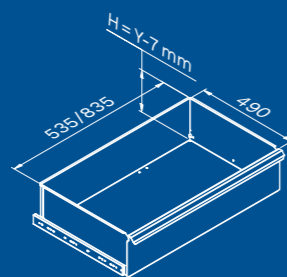

Anti-scratchABS cover along the entire length of the module.

TUNE SERIES

180 CM

Drawer sizes

DRAWER TYPE	DRAWER INTERNAL DIMENSIONS 600 mm
Drawer H.90	H83 - L535 - P490
Drawer H.150	H143 - L535 - P490
Drawer H.180	H173 - L535 - P490
Drawer H.210	H203 - L535 - P490

TUNE SERIES

272 CM

Drawer sizes

DRAWER TYPE	DRAWER INTERNAL DIMENSIONS 600 mm
Drawer H.90	H83 - L535 - P490
Drawer H.150	H143 - L535 - P490
Drawer H.180	H173 - L535 - P490
Drawer H.210	H203 - L535 - P490

TUNE SERIES

MAX. LOAD CAPACITY
30 KG PER DRAWER
(uniformly distributed on the surface)

TUNE SERIES

MAX. LOAD CAPACITY
15 KG PER DRAWER

Anti-scratchABS cover along the entire length of the module.