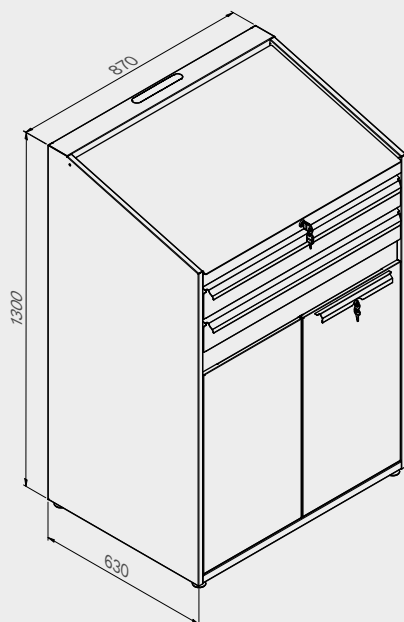

TUNE SERIES

MAX. LOAD CAPACITY
15 KG PER DRAWER

Anti-scratchABS cover along the entire length of the module.