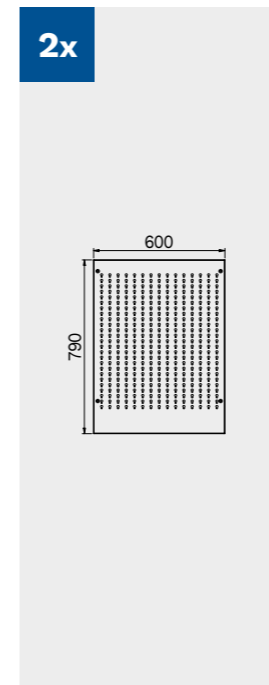

TUNE SERIES

180 CM

Drawer sizes

DRAWER TYPE	DRAWER INTERNAL DIMENSIONS 600 mm
Drawer H.90	H83 - L535 - P490
Drawer H.150	H143 - L535 - P490
Drawer H.180	H173 - L535 - P490
Drawer H.210	H203 - L535 - P490

Anti-scratchABS cover along the entire length of the module.

TUNE SERIES

180 CM

Drawer sizes

DRAWER TYPE	DRAWER INTERNAL DIMENSIONS 600 mm
Drawer H.90	H83 - L535 - P490
Drawer H.150	H143 - L535 - P490
Drawer H.180	H173 - L535 - P490
Drawer H.210	H203 - L535 - P490

TUNE SERIES

272 CM

Drawer sizes

DRAWER TYPE	DRAWER INTERNAL DIMENSIONS 600 mm
Drawer H.90	H83 - L535 - P490
Drawer H.150	H143 - L535 - P490
Drawer H.180	H173 - L535 - P490
Drawer H.210	H203 - L535 - P490