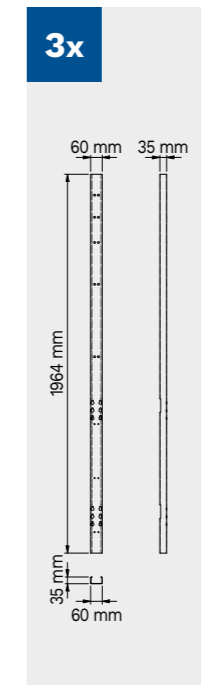

1x

2x

2x

Drawer sizes

DRAWER TYPE	DRAWER INTERNAL DIMENSIONS 600 mm
Drawer H.90	H83 - L535 - P490
Drawer H.150	H143 - L535 - P490
Drawer H.180	H173 - L535 - P490
Drawer H.210	H203 - L535 - P490

1x

Anti-scratchABS cover along the entire length of the module.

TUNE SERIES

180 CM

Drawer sizes

DRAWER TYPE	DRAWER INTERNAL DIMENSIONS 600 mm
Drawer H.90	H83 - L535 - P490
Drawer H.150	H143 - L535 - P490
Drawer H.180	H173 - L535 - P490
Drawer H.210	H203 - L535 - P490

Anti-scratchABS cover along the entire length of the module.

TUNE SERIES

180 CM

Drawer sizes

DRAWER TYPE	DRAWER INTERNAL DIMENSIONS 600 mm
Drawer H.90	H83 - L535 - P490
Drawer H.150	H143 - L535 - P490
Drawer H.180	H173 - L535 - P490
Drawer H.210	H203 - L535 - P490

TUNE SERIES

272 CM

Drawer sizes

DRAWER TYPE	DRAWER INTERNAL DIMENSIONS 600 mm
Drawer H.90	H83 - L535 - P490
Drawer H.150	H143 - L535 - P490
Drawer H.180	H173 - L535 - P490
Drawer H.210	H203 - L535 - P490