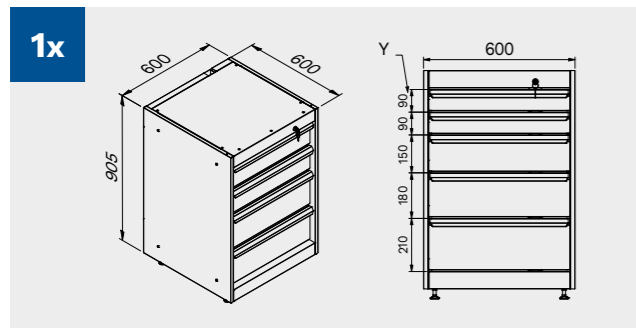

1x

2x

2x

Drawer sizes

DRAWER TYPE	DRAWER INTERNAL DIMENSIONS 600 mm
Drawer H.90	H83 - L535 - P490
Drawer H.150	H143 - L535 - P490
Drawer H.180	H173 - L535 - P490
Drawer H.210	H203 - L535 - P490

1x

Anti-scratchABS cover along the entire length of the module.

TUNE SERIES

180 CM

Drawer sizes

DRAWER TYPE	DRAWER INTERNAL DIMENSIONS 600 mm
Drawer H.90	H83 - L535 - P490
Drawer H.150	H143 - L535 - P490
Drawer H.180	H173 - L535 - P490
Drawer H.210	H203 - L535 - P490

Anti-scratchABS cover along the entire length of the module.

TUNE SERIES

180 CM

Drawer sizes

DRAWER TYPE	DRAWER INTERNAL DIMENSIONS 600 mm
Drawer H.90	H83 - L535 - P490
Drawer H.150	H143 - L535 - P490
Drawer H.180	H173 - L535 - P490
Drawer H.210	H203 - L535 - P490

TUNE SERIES

272 CM

Drawer sizes

DRAWER TYPE	DRAWER INTERNAL DIMENSIONS 600 mm
Drawer H.90	H83 - L535 - P490
Drawer H.150	H143 - L535 - P490
Drawer H.180	H173 - L535 - P490
Drawer H.210	H203 - L535 - P490