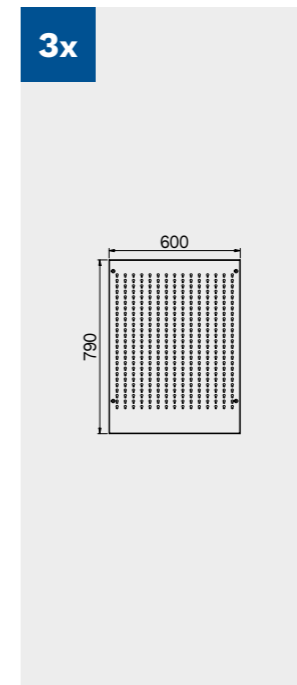

1x

2x

2x

Drawer sizes

DRAWER TYPE	DRAWER INTERNAL DIMENSIONS 600 mm
Drawer H.90	H83 - L535 - P490
Drawer H.150	H143 - L535 - P490
Drawer H.180	H173 - L535 - P490
Drawer H.210	H203 - L535 - P490

1x

Anti-scratchABS cover along the entire length of the module.

TUNE SERIES

180 CM

Drawer sizes

DRAWER TYPE	DRAWER INTERNAL DIMENSIONS 600 mm
Drawer H.90	H83 - L535 - P490
Drawer H.150	H143 - L535 - P490
Drawer H.180	H173 - L535 - P490
Drawer H.210	H203 - L535 - P490

Anti-scratchABS cover along the entire length of the module.

TUNE SERIES

180 CM

Drawer sizes

DRAWER TYPE	DRAWER INTERNAL DIMENSIONS 600 mm
Drawer H.90	H83 - L535 - P490
Drawer H.150	H143 - L535 - P490
Drawer H.180	H173 - L535 - P490
Drawer H.210	H203 - L535 - P490

TUNE SERIES

272 CM

Drawer sizes

DRAWER TYPE	DRAWER INTERNAL DIMENSIONS 600 mm
Drawer H.90	H83 - L535 - P490
Drawer H.150	H143 - L535 - P490
Drawer H.180	H173 - L535 - P490
Drawer H.210	H203 - L535 - P490