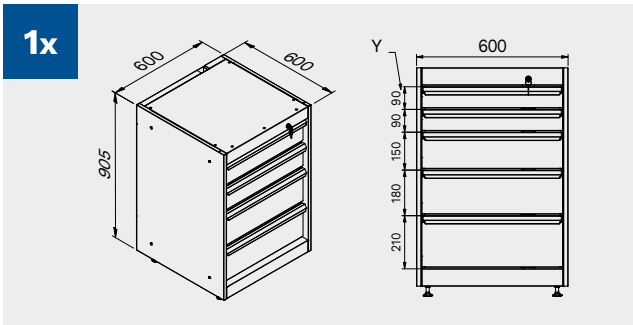

1x

2x

2x

Drawer sizes

DRAWER TYPE	DRAWER INTERNAL DIMENSIONS 600 mm
Drawer H.90	H83 - L535 - P490
Drawer H.150	H143 - L535 - P490
Drawer H.180	H173 - L535 - P490
Drawer H.210	H203 - L535 - P490

1x

Anti-scratchABS cover along the entire length of the module.

TUNE SERIES

180 CM

Drawer sizes

DRAWER TYPE	DRAWER INTERNAL DIMENSIONS 600 mm
Drawer H.90	H83 - L535 - P490
Drawer H.150	H143 - L535 - P490
Drawer H.180	H173 - L535 - P490
Drawer H.210	H203 - L535 - P490

Anti-scratchABS cover along the entire length of the module.

TUNE SERIES

180 CM

Drawer sizes

DRAWER TYPE	DRAWER INTERNAL DIMENSIONS 600 mm
Drawer H.90	H83 - L535 - P490
Drawer H.150	H143 - L535 - P490
Drawer H.180	H173 - L535 - P490
Drawer H.210	H203 - L535 - P490

TUNE SERIES

272 CM

Drawer sizes

DRAWER TYPE	DRAWER INTERNAL DIMENSIONS 600 mm
Drawer H.90	H83 - L535 - P490
Drawer H.150	H143 - L535 - P490
Drawer H.180	H173 - L535 - P490
Drawer H.210	H203 - L535 - P490