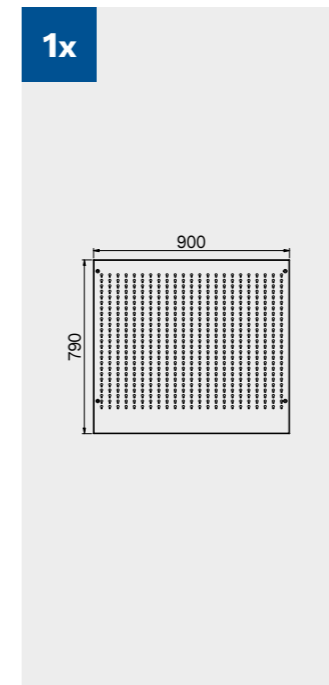

TUNE SERIES

180 CM

Drawer sizes

DRAWER TYPE	DRAWER INTERNAL DIMENSIONS 600 mm
Drawer H.90	H83 - L535 - P490
Drawer H.150	H143 - L535 - P490
Drawer H.180	H173 - L535 - P490
Drawer H.210	H203 - L535 - P490

Anti-scratchABS cover along the entire length of the module.

TUNE SERIES

180 CM

Drawer sizes

DRAWER TYPE	DRAWER INTERNAL DIMENSIONS 600 mm
Drawer H.90	H83 - L535 - P490
Drawer H.150	H143 - L535 - P490
Drawer H.180	H173 - L535 - P490
Drawer H.210	H203 - L535 - P490

TUNE SERIES

272 CM

Drawer sizes

DRAWER TYPE	DRAWER INTERNAL DIMENSIONS 600 mm
Drawer H.90	H83 - L535 - P490
Drawer H.150	H143 - L535 - P490
Drawer H.180	H173 - L535 - P490
Drawer H.210	H203 - L535 - P490