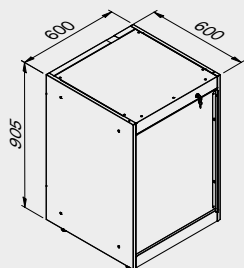

TUNE SERIES

120 CM
1x

1x

Drawer sizes

DRAWER TYPE	DRAWER INTERNAL DIMENSIONS 600 mm
Drawer H.90	H83 - L535 - P490
Drawer H.150	H143 - L535 - P490
Drawer H.180	H173 - L535 - P490
Drawer H.210	H203 - L535 - P490

Anti-scratchABS cover along the entire length of the module.

TUNE SERIES

180 CM
2x

1x

Drawer sizes

DRAWER TYPE	DRAWER INTERNAL DIMENSIONS 600 mm
Drawer H.90	H83 - L535 - P490
Drawer H.150	H143 - L535 - P490
Drawer H.180	H173 - L535 - P490
Drawer H.210	H203 - L535 - P490

Anti-scratchABS cover along the entire length of the module.

TUNE SERIES

210 CM

DRAWER TYPE	DRAWER INTERNAL DIMENSIONS
Drawer H.80	H75 - L608 - P442
Drawer H.120	H115 - L608 - P442

Drawer sizes

DRAWER TYPE	DRAWER INTERNAL DIMENSIONS 600 mm
Drawer H.90	H83 - L535 - P490
Drawer H.150	H143 - L535 - P490
Drawer H.180	H173 - L535 - P490
Drawer H.210	H203 - L535 - P490

TUNE SERIES

180 CM

Drawer sizes

DRAWER TYPE	DRAWER INTERNAL DIMENSIONS 600 mm
Drawer H.90	H83 - L535 - P490
Drawer H.150	H143 - L535 - P490
Drawer H.180	H173 - L535 - P490
Drawer H.210	H203 - L535 - P490