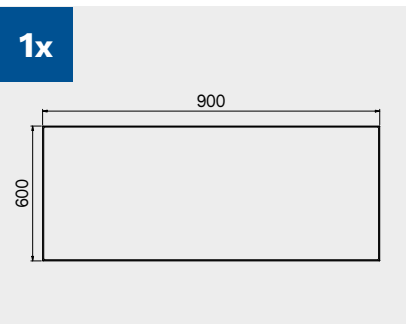

Anti-scratchABS cover along the entire length of the module.

TUNE SERIES

210 CM

DRAWER TYPE	DRAWER INTERNAL DIMENSIONS
Drawer H.80	H75 - L608 - P442
Drawer H.120	H115 - L608 - P442

Drawer sizes

DRAWER TYPE	DRAWER INTERNAL DIMENSIONS 600 mm
Drawer H.90	H83 - L535 - P490
Drawer H.150	H143 - L535 - P490
Drawer H.180	H173 - L535 - P490
Drawer H.210	H203 - L535 - P490

Anti-scratchABS cover along the entire length of the module.

TUNE SERIES

210 CM

1x

DRAWER TYPE	DRAWER INTERNAL DIMENSIONS
Drawer H.80	H75 - L608 - P442
Drawer H.120	H115 - L608 - P442

1x

1x

2x

1x

2x

2x

Drawer sizes

DRAWER TYPE	DRAWER INTERNAL DIMENSIONS 600 mm
Drawer H.90	H83 - L535 - P490
Drawer H.150	H143 - L535 - P490
Drawer H.180	H173 - L535 - P490
Drawer H.210	H203 - L535 - P490

1x

Anti-scratchABS cover along the entire length of the module.

TUNE SERIES

180 CM

Drawer sizes

DRAWER TYPE	DRAWER INTERNAL DIMENSIONS 600 mm
Drawer H.90	H83 - L535 - P490
Drawer H.150	H143 - L535 - P490
Drawer H.180	H173 - L535 - P490
Drawer H.210	H203 - L535 - P490