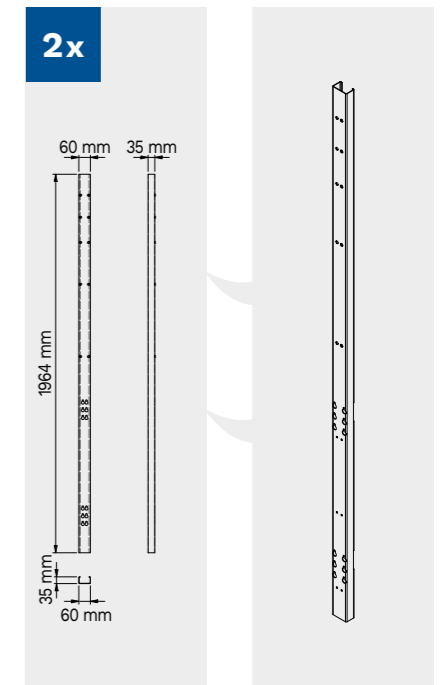

1x

2x

2x

Drawer sizes

DRAWER TYPE	DRAWER INTERNAL DIMENSIONS 600 mm
Drawer H.90	H83 - L535 - P490
Drawer H.150	H143 - L535 - P490
Drawer H.180	H173 - L535 - P490
Drawer H.210	H203 - L535 - P490

1x

Anti-scratchABS cover along the entire length of the module.

TUNE SERIES

180 CM

Drawer sizes

DRAWER TYPE	DRAWER INTERNAL DIMENSIONS 600 mm
Drawer H.90	H83 - L535 - P490
Drawer H.150	H143 - L535 - P490
Drawer H.180	H173 - L535 - P490
Drawer H.210	H203 - L535 - P490

Anti-scratchABS cover along the entire length of the module.

TUNE SERIES

180 CM

Drawer sizes

DRAWER TYPE	DRAWER INTERNAL DIMENSIONS 600 mm
Drawer H.90	H83 - L535 - P490
Drawer H.150	H143 - L535 - P490
Drawer H.180	H173 - L535 - P490
Drawer H.210	H203 - L535 - P490

TUNE SERIES

272 CM

Drawer sizes

DRAWER TYPE	DRAWER INTERNAL DIMENSIONS 600 mm
Drawer H.90	H83 - L535 - P490
Drawer H.150	H143 - L535 - P490
Drawer H.180	H173 - L535 - P490
Drawer H.210	H203 - L535 - P490