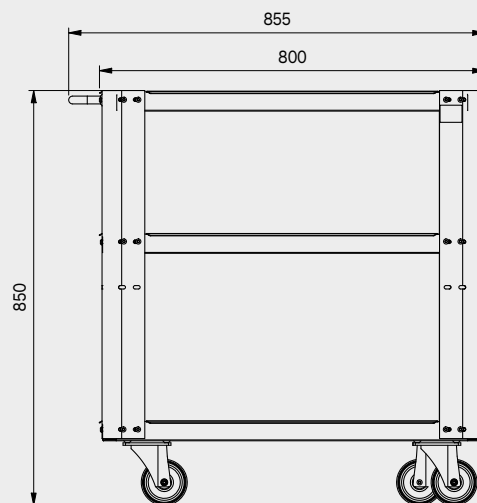

TUNE SERIES

180 CM

Drawer sizes

DRAWER TYPE	DRAWER INTERNAL DIMENSIONS 600 mm
Drawer H.90	H83 - L535 - P490
Drawer H.150	H143 - L535 - P490
Drawer H.180	H173 - L535 - P490
Drawer H.210	H203 - L535 - P490

Anti-scratchABS cover along the entire length of the module.

TUNE SERIES

180 CM

Drawer sizes

DRAWER TYPE	DRAWER INTERNAL DIMENSIONS 600 mm
Drawer H.90	H83 - L535 - P490
Drawer H.150	H143 - L535 - P490
Drawer H.180	H173 - L535 - P490
Drawer H.210	H203 - L535 - P490

TUNE SERIES

272 CM

Drawer sizes

DRAWER TYPE	DRAWER INTERNAL DIMENSIONS 600 mm
Drawer H.90	H83 - L535 - P490
Drawer H.150	H143 - L535 - P490
Drawer H.180	H173 - L535 - P490
Drawer H.210	H203 - L535 - P490

TUNE SERIES

MAX. LOAD CAPACITY
30 KG PER DRAWER
(uniformly distributed on the surface)

TUNE SERIES

MAX. LOAD CAPACITY
15 KG PER DRAWER

Anti-scratchABS cover along the entire length of the module.