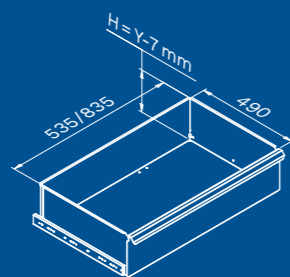

1x

2x

2x

Drawer sizes

DRAWER TYPE	DRAWER INTERNAL DIMENSIONS 600 mm
Drawer H.90	H83 - L535 - P490
Drawer H.150	H143 - L535 - P490
Drawer H.180	H173 - L535 - P490
Drawer H.210	H203 - L535 - P490

1x

Anti-scratchABS cover along the entire length of the module.

TUNE SERIES

180 CM

Drawer sizes

DRAWER TYPE	DRAWER INTERNAL DIMENSIONS 600 mm
Drawer H.90	H83 - L535 - P490
Drawer H.150	H143 - L535 - P490
Drawer H.180	H173 - L535 - P490
Drawer H.210	H203 - L535 - P490

Anti-scratchABS cover along the entire length of the module.

TUNE SERIES

180 CM

Drawer sizes

DRAWER TYPE	DRAWER INTERNAL DIMENSIONS 600 mm
Drawer H.90	H83 - L535 - P490
Drawer H.150	H143 - L535 - P490
Drawer H.180	H173 - L535 - P490
Drawer H.210	H203 - L535 - P490

TUNE SERIES

272 CM

Drawer sizes

DRAWER TYPE	DRAWER INTERNAL DIMENSIONS 600 mm
Drawer H.90	H83 - L535 - P490
Drawer H.150	H143 - L535 - P490
Drawer H.180	H173 - L535 - P490
Drawer H.210	H203 - L535 - P490