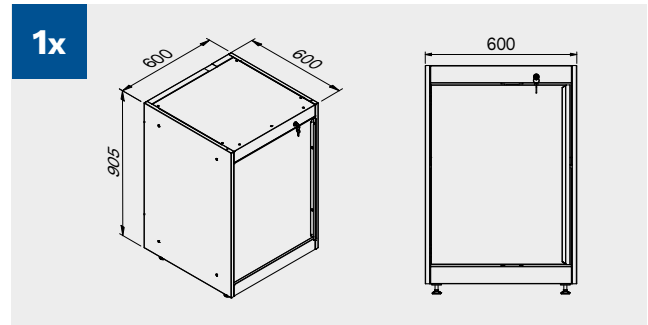

1x

2x

2x

Drawer sizes

DRAWER TYPE	DRAWER INTERNAL DIMENSIONS 600 mm
Drawer H.90	H83 - L535 - P490
Drawer H.150	H143 - L535 - P490
Drawer H.180	H173 - L535 - P490
Drawer H.210	H203 - L535 - P490

1x

Anti-scratchABS cover along the entire length of the module.

TUNE SERIES

180 CM

Drawer sizes

DRAWER TYPE	DRAWER INTERNAL DIMENSIONS 600 mm
Drawer H.90	H83 - L535 - P490
Drawer H.150	H143 - L535 - P490
Drawer H.180	H173 - L535 - P490
Drawer H.210	H203 - L535 - P490

Anti-scratchABS cover along the entire length of the module.

TUNE SERIES

180 CM

Drawer sizes

DRAWER TYPE	DRAWER INTERNAL DIMENSIONS 600 mm
Drawer H.90	H83 - L535 - P490
Drawer H.150	H143 - L535 - P490
Drawer H.180	H173 - L535 - P490
Drawer H.210	H203 - L535 - P490

TUNE SERIES

272 CM

Drawer sizes

DRAWER TYPE	DRAWER INTERNAL DIMENSIONS 600 mm
Drawer H.90	H83 - L535 - P490
Drawer H.150	H143 - L535 - P490
Drawer H.180	H173 - L535 - P490
Drawer H.210	H203 - L535 - P490