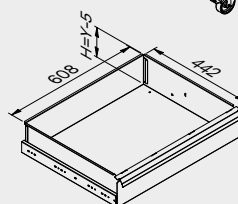

TUNE SERIES

120 CM
1x

1x

Drawer sizes

DRAWER TYPE	DRAWER INTERNAL DIMENSIONS 600 mm
Drawer H.90	H83 - L535 - P490
Drawer H.150	H143 - L535 - P490
Drawer H.180	H173 - L535 - P490
Drawer H.210	H203 - L535 - P490

Anti-scratchABS cover along the entire length of the module.

TUNE SERIES

180 CM
2x

1x

Drawer sizes

DRAWER TYPE	DRAWER INTERNAL DIMENSIONS 600 mm
Drawer H.90	H83 - L535 - P490
Drawer H.150	H143 - L535 - P490
Drawer H.180	H173 - L535 - P490
Drawer H.210	H203 - L535 - P490

Anti-scratchABS cover along the entire length of the module.

TUNE SERIES

210 CM

DRAWER TYPE	DRAWER INTERNAL DIMENSIONS
Drawer H.80	H75 - L608 - P442
Drawer H.120	H115 - L608 - P442

Drawer sizes

DRAWER TYPE	DRAWER INTERNAL DIMENSIONS 600 mm
Drawer H.90	H83 - L535 - P490
Drawer H.150	H143 - L535 - P490
Drawer H.180	H173 - L535 - P490
Drawer H.210	H203 - L535 - P490

TUNE SERIES

180 CM

Drawer sizes

DRAWER TYPE	DRAWER INTERNAL DIMENSIONS 600 mm
Drawer H.90	H83 - L535 - P490
Drawer H.150	H143 - L535 - P490
Drawer H.180	H173 - L535 - P490
Drawer H.210	H203 - L535 - P490