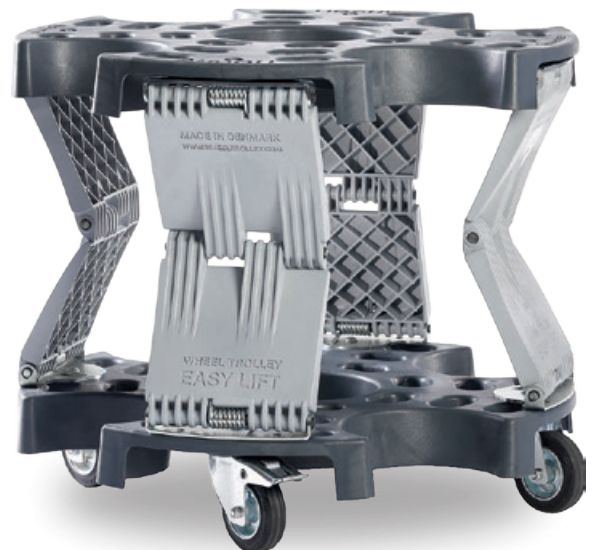

GR20 WHEEL TROLLEY EASY LIFT

AUTOMATIC ADJUSTMENT OF THE HEIGHT IN RELATION TO THE LOAD

THE MOST ERGONOMIC WHEEL TROLLEY TO WORK WITH!

Wheel Trolley Easy Lift is our brand new invention. It is the most ergonomic variant within our range of Wheel Trolleys.

It is an elevated Wheel Trolley, which, with the help of springs, raises and lowers in relation to load. A brilliant feature, when you wish to save yourself for heavy lifting and relieve knees and back.

The trolley is intended for 4 wheels and may be used for, amongst others, the mounting and dismounting of wheels, at tyre racks and as an ergonomically correct transfer to the tyre changing machine.

Wheel Trolley Easy Lift can - with just a small investment - improve the work environment considerably when handling tyres.

GOOD ERGONOMICS FOR A SMALL INVESTMENT

FEATURES

- Adjusts height in relation to the load
- Designed for 4 wheels and may be used for, amongst others, the mounting/dismounting of wheels
- Supplied with wheel brakes on 2 casters
- Improves ergonomics when handling tyres
- Stackable, up to 4 pcs. Hereby the 2 lower ones fold together